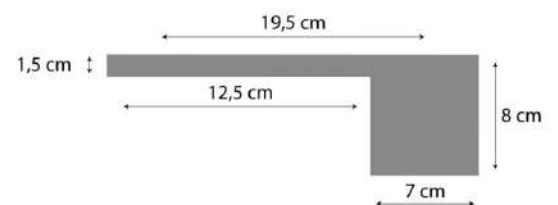

SAFETY TRANSFORMER

Compact size is designed to power the LED strip and controller in a stable and safe way, at only 12V.

REMOTE CONTROL

We include an RGB controller with remote control that is simple to use and easy to install even by the end user.

5 Sizes

2 Lips

Model	LED	Width	PVP
WPC3LD	Yes	30 cm	185€
WPC6LD	Yes	60 cm	232€
WPC9LD	Yes	90 cm	305€
WPC12LD	Yes	120 cm	339€
WPC15LD	Yes	150 cm	420€
WPC3L	No	30 cm	155€
WPC6L	No	60 cm	185€
WPC9L	No	90 cm	225€
WPC12L	No	120 cm	269€
WPC15L	No	150 cm	299€
WPC3LD+	Yes	30 cm	185€
WPC6LD+	Yes	60 cm	232€
WPC9LD+	Yes	90 cm	305€
WPC12LD+	Yes	120 cm	339€
WPC15LD+	Yes	150 cm	420€
WPC3L+	No	30 cm	155€
WPC6L+	No	60 cm	185€
WPC9L+	No	90 cm	225€
WPC12L+	No	120 cm	269€
WPC15L+	No	150 cm	299€