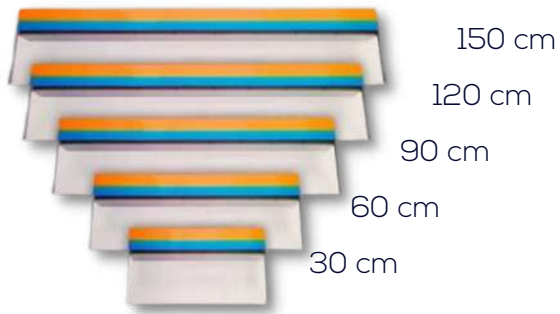

ACRYLIC WATERFALL FOR SWIMMING POOL

WARMPOOL

ACRYLIC WATERFALLS

Acrylic waterfalls are installed inside the wall allowing them to fit any type of design.

LED models include:

INTERCHANGEABLE LED STRIP

Cascades designed to last over time, with interchangeable RGB LED lighting, allowing for quick and easy repairs in just a few seconds without the need for a service call.

5 Sizes

2 Lips

Model	LED	Width	PVP
WPC3LD	Yes	30 cm	185€
WPC6LD	Yes	60 cm	232€
WPC9LD	Yes	90 cm	305€
WPC12LD	Yes	120 cm	339€
WPC15LD	Yes	150 cm	420€
WPC3L	No	30 cm	155€
WPC6L	No	60 cm	185€
WPC9L	No	90 cm	225€
WPC12L	No	120 cm	269€
WPC15L	No	150 cm	299€
WPC3LD+	Yes	30 cm	185€
WPC6LD+	Yes	60 cm	232€
WPC9LD+	Yes	90 cm	305€
WPC12LD+	Yes	120 cm	339€
WPC15LD+	Yes	150 cm	420€
WPC3L+	No	30 cm	155€
WPC6L+	No	60 cm	185€
WPC9L+	No	90 cm	225€
WPC12L+	No	120 cm	269€
WPC15L+	No	150 cm	299€