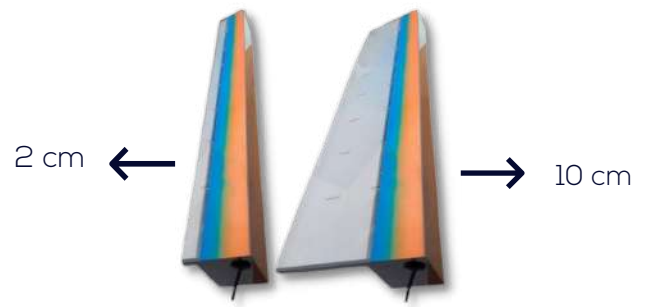

ACRYLIC WATERFALL FOR SWIMMING POOL

WARMPOOL

ACRYLIC WATERFALLS

Acrylic waterfalls are installed inside the wall allowing them to fit any type of design.

LED models include:

INTERCHANGEABLE LED STRIP

Cascades designed to last over time, with interchangeable RGB LED lighting, allowing for quick and easy repairs in just a few seconds without the need for a service call.

SAFETY TRANSFORMER

Compact size is designed to power the LED strip and controller in a stable and safe way, at only 12V.

REMOTE CONTROL

We include an RGB controller with remote control that is simple to use and easy to install even by the end user.

5 Sizes

2 Lips

Model	LED	Width	PVP
WPC3LD	Yes	30 cm	185€
WPC6LD	Yes	60 cm	232€
WPC9LD	Yes	90 cm	305€
WPC12LD	Yes	120 cm	339€
WPC15LD	Yes	150 cm	420€
WPC3L	No	30 cm	155€
WPC6L	No	60 cm	185€
WPC9L	No	90 cm	225€
WPC12L	No	120 cm	269€
WPC15L	No	150 cm	299€
WPC3LD+	Yes	30 cm	185€
WPC6LD+	Yes	60 cm	232€
WPC9LD+	Yes	90 cm	305€
WPC12LD+	Yes	120 cm	339€
WPC15LD+	Yes	150 cm	420€
WPC3L+	No	30 cm	155€
WPC6L+	No	60 cm	185€
WPC9L+	No	90 cm	225€
WPC12L+	No	120 cm	269€
WPC15L+	No	150 cm	299€