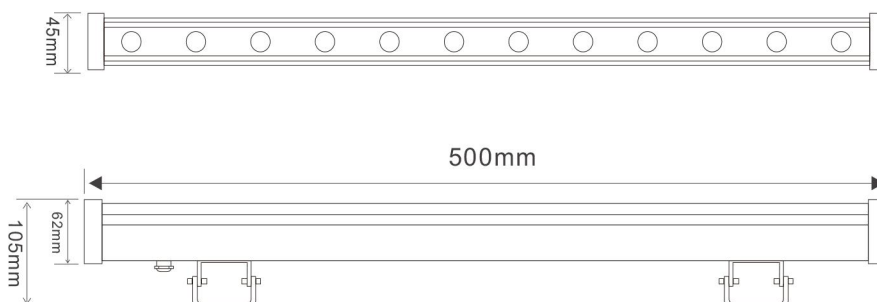

► FEATURES

- High efficiency light source, Epistar, Edison 3in1 high power led.
- High quality Aluminum lamp fixture/lamp, Beautiful appearance and reasonable waterproof structure.
- Tempered glass as cover, heat-resisting and impact resistance.
- Supplied with 1m 3wires/4wires VDE rubber cable.
- Long life, up to 45,000 hours.
- Waterproof IP65, outdoor use.
- Beam angle 10-90°.

► OPTIONS ON REQUEST

- Cable lengths can be supplied according to your requirements.
- Beam angle 10° 30° 45° 60° 90° 20*40° 10*60° 10*80° for optional.
- RDM, DMX512 (3 channel), DMX512 (4 channel), Auto change color can be optional.

► SPECIFICATION

Body size	L500 X W45 X H62mm (H105mm with bracket)
Output Power	36W
Luminous Flux Output	80-90LM/W
Rendering Index	Ra>70
Lens surface	Mirrored, Beaded, Striped
Light source	EDISON
IP Grade	IP65
Housing material	Aluminium+Tempered glass cover
Cable gland	PG9, Nickel-coated brass
Control Mode	Auto color change / DMX512 controllable