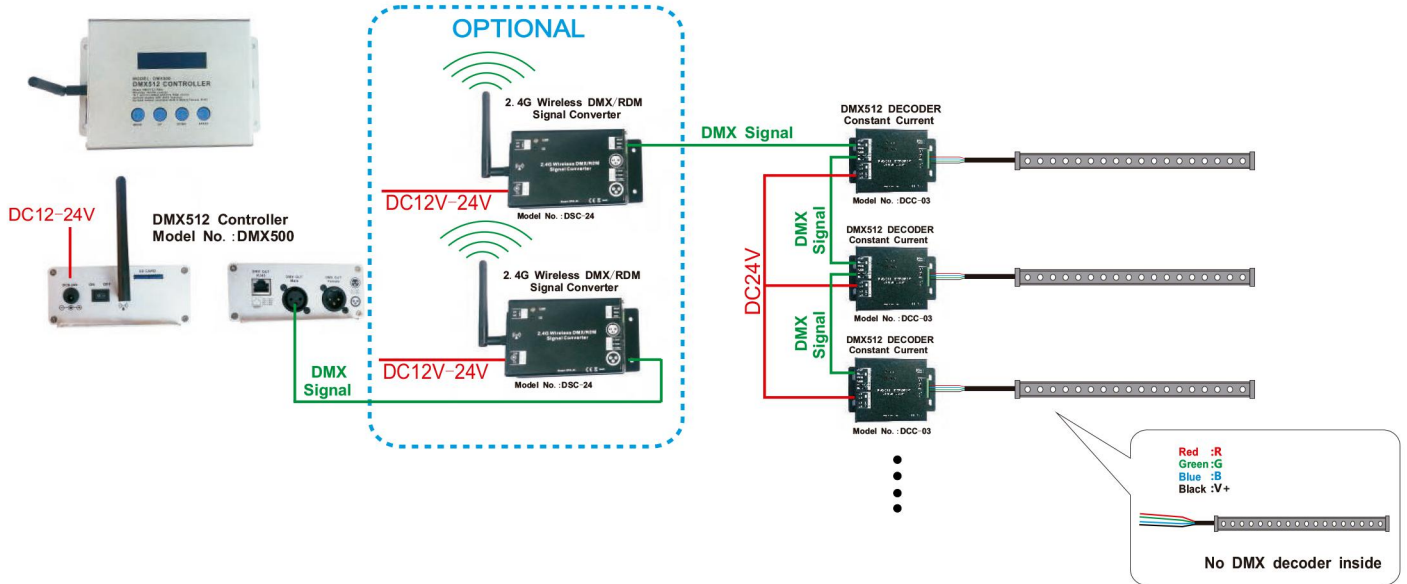

36W LED Wallwasher

Item Code: 88305
Model No.: WP-WW36W-BS

External (3)