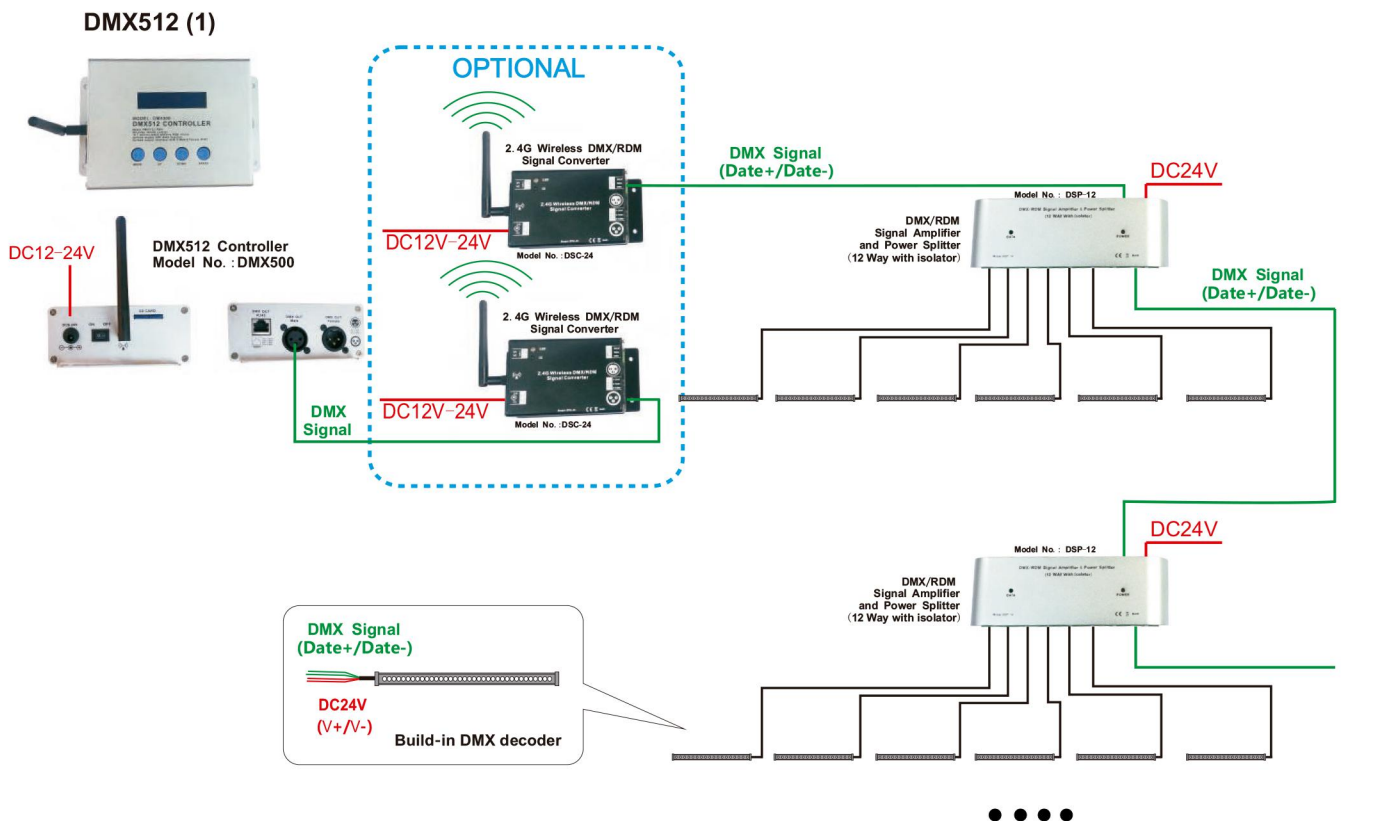

► SPECIFICATION

Body size	L500 X W45 X H62mm (H105mm with bracket)
Output Power	36W
Luminous Flux Output	80-90LM/W
Rendering Index	Ra>70
Lens surface	Mirrored, Beaded, Striped
Light source	EDISON
IP Grade	IP65
Housing material	Aluminium+Tempered glass cover
Cable gland	PG9, Nickel-coated brass
Control Mode	Auto color change / DMX512 controllable

Order information

Item code	LED Q'ty	Color	Control Mode	Line Way	Working Voltage
88305.123.01	12pcs 3in1 LED (12R+12G+12B)	RGB	DMX512 (3 channel)	V+/V-/D+/D-	DC24V
88305.123.02	12pcs 3in1 LED (12R+12G+12B)	RGB	Auto control	V+/V-	AC24V
88305.123.03	12pcs 3in1 LED (12R+12G+12B)	RGB	External Build-in current-limiting circuit	R/G/B/V+	DC24V

**88605**

2. 4G wireless DMX/RDM signal converter
Model No.: DSC-24

**88612**

DMX512 CONTROLLER
Model No. : DMX500

**88606**

DMX/RDM signal amplifier
Model No.: DSA-01

**88607**

IP68 DMX/RDM signal amplifier
Model No.: DSA-01P

**88604**

12 way DMX/RDM signal amplifier and power splitter
Model No.: DSP-12

Item Code: 88305
Model No.: WP-WW36W-BS

36W LED Wallwasher

LED WALLWASHER LIGHT

36W LED Wallwasher

Item Code: 88305
 Model No.: WP-WW36W-BS