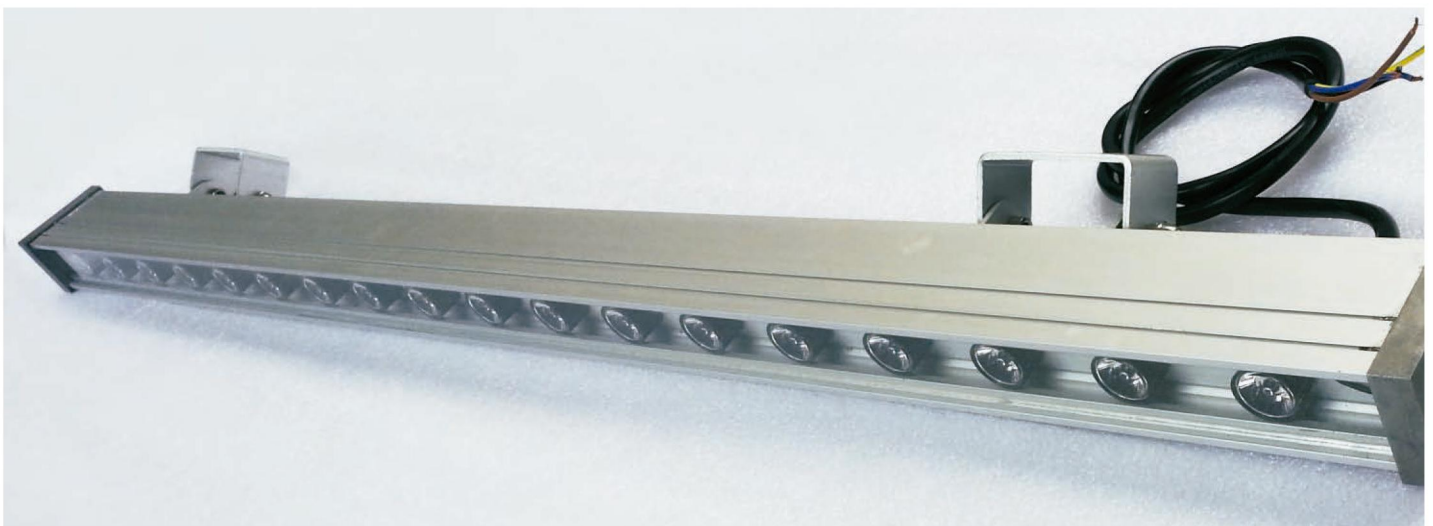

Item Code: 88305
Model No.: WP-WW36W-BS

36W LED Wallwasher

LED WALLWASHER LIGHT