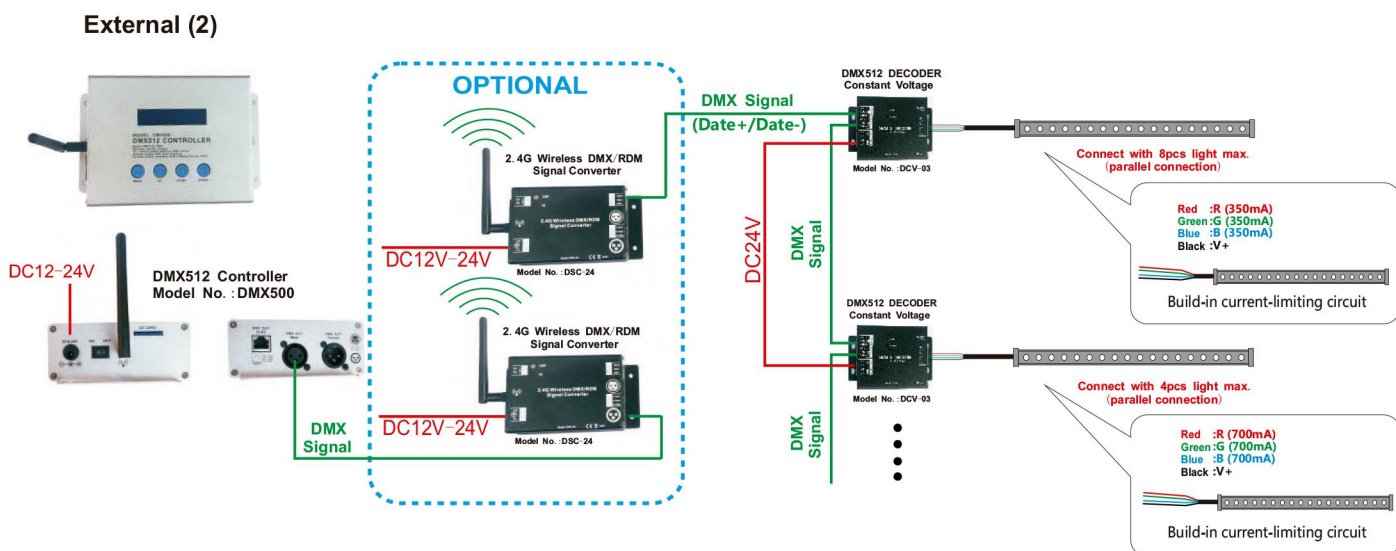

► SPECIFICATION

Body size	L500 X W45 X H62mm (H105mm with bracket)
Output Power	36W
Luminous Flux Output	80-90LM/W
Rendering Index	Ra>70
Lens surface	Mirrored, Beaded, Striped
Light source	EDISON
IP Grade	IP65
Housing material	Aluminium+Tempered glass cover
Cable gland	PG9, Nickel-coated brass
Control Mode	Auto color change / DMX512 controllable

**88605**

2. 4G wireless DMX/RDM signal converter
Model No.: DSC-24

**88612**

DMX512 CONTROLLER
Model No. : DMX500

**88606**

DMX/RDM signal amplifier
Model No.: DSA-01

**88607**

IP68 DMX/RDM signal amplifier
Model No.: DSA-01P

**88604**

12 way DMX/RDM signal amplifier and power splitter
Model No.: DSP-12

Item Code: 88305
Model No.: WP-WW36W-BS

36W LED Wallwasher

LED WALLWASHER LIGHT

36W LED Wallwasher

Item Code: 88305
 Model No.: WP-WW36W-BS