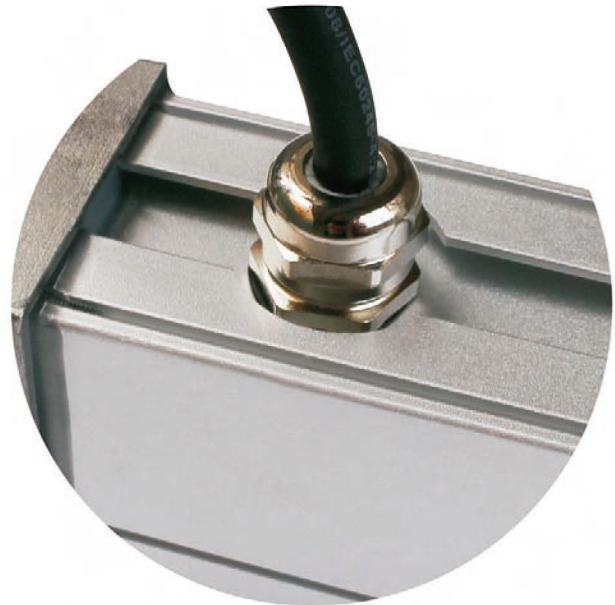

48W LED Wallwasher