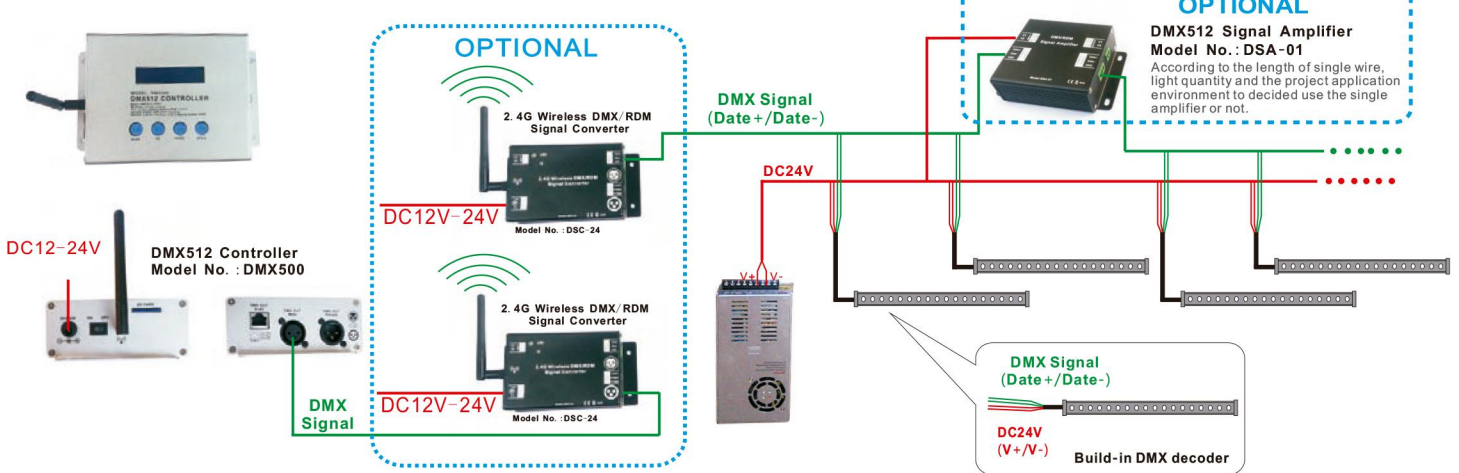

DMX512 Signal Amplifier (4)