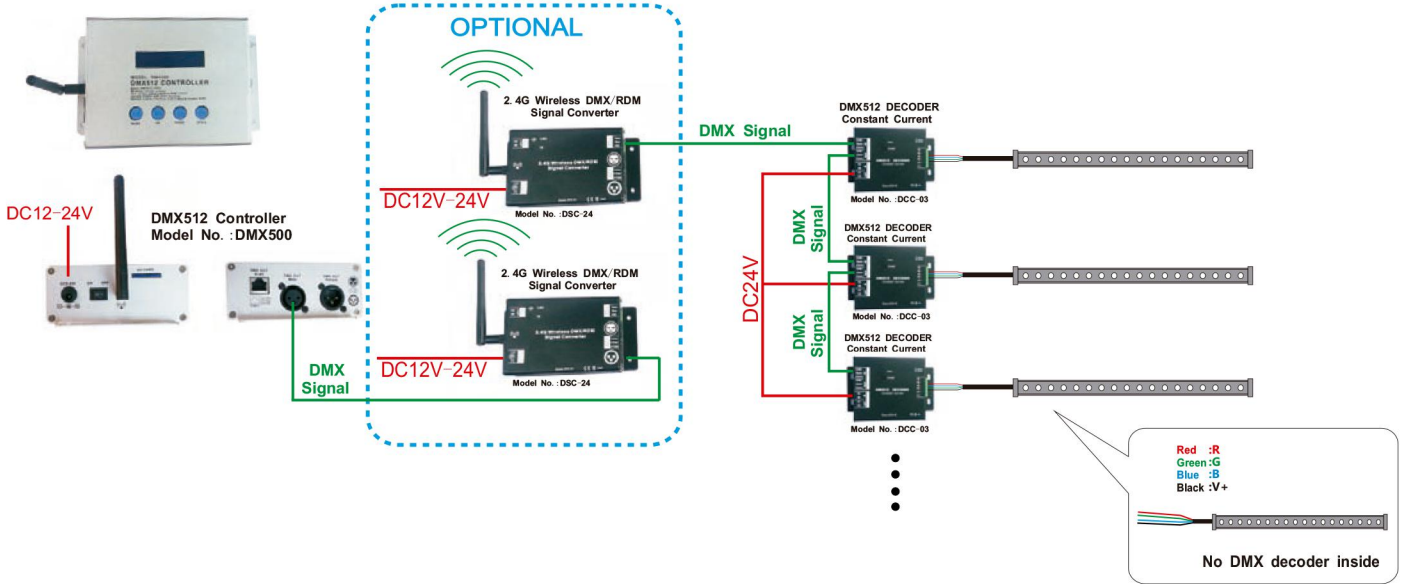

48W LED Wallwasher

Item Code: 88304
Model No.: WP-WW48W-BS

External (3)