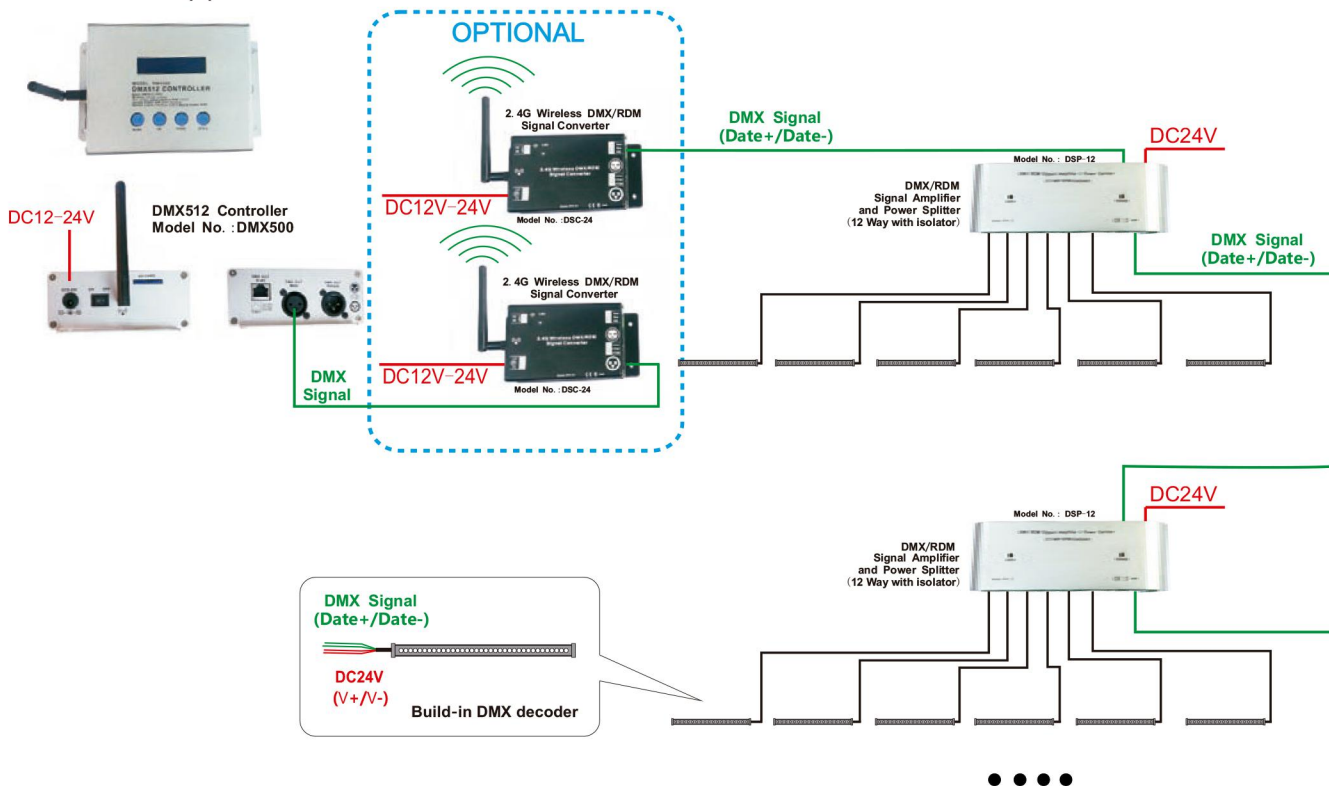

► OPTIONS ON REQUEST

- Cable lengths can be supplied according to your requirements
- Beam angle 20° 45° 60° 90° 20*40° 10*60° 10*80° for optional

► SPECIFICATION

Body size	L1000 X W45 X H62mm (H105mm with bracket)
Output Power	48W
Luminous Flux Output	80-90LM/W
Rendering Index	Ra>70
Lens surface	Mirrored, Beaded, Striped
Light source	EDISON or CREE
IP Grade	IP65
Housing material	Aluminium+Tempered glass cover
Cable gland	PG9, Nickel-coated brass
Control Mode	Auto color change / DMX512 controllable

Order information

Item code	LED Q'ty	Color	Control Mode	Line Way	Working Voltage
88304.124.01	12pcs 4W LED (12R+12G+12B+12W)	RGBW	DMX512 (4 channel)	V+/V-/D+/D-	DC24V
88304.124.02	12pcs 4W LED (12R+12G+12B+12W)	RGBW	Auto control	V+/V-	AC24V
88304.124.03	12pcs 4W LED (12R+12G+12B+12W)	RGBW	External Build-in current-limiting circuit	R/G/B/W/V+	DC24V

**88605**

2.4G wireless DMX/RDM
signal converter
Model No.:DSC-24

**88612**

DMX512 CONTROLLER
Model No. :DMX500

**88606**

DMX/RDM signal amplifier
Model No.:DSA-01

**88607**

IP68 DMX/RDM signal amplifier
Model No.:DSA-01P

**88604**

12 way DMX/RDM
signal amplifier and power splitter
Model No.:DSP-12

48W LED Wallwasher

48W LED Wallwasher

Item Code: 88304
Model No.: WP-WW48W-BS

DMX512 (1)

External (2)

48W LED Wallwasher