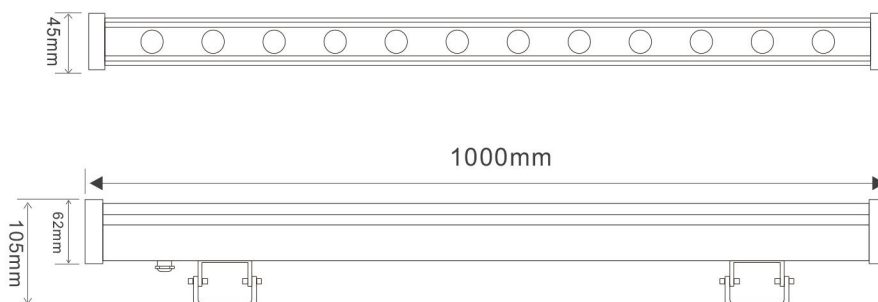

► FEATURES

- High efficiency light source, Cree, Edison 4in1 high power led.
- High quality Aluminum lamp fixture/lamp, Beautiful appearance and reasonable waterproof structure.
- Tempered glass as cover, heat-resisting and impact resistance.
- Supplied with 1m 3wires/4wires VDE rubber cable.
- Long life, up to 45,000 hours.
- Waterproof IP65, outdoor use.
- Beam angle 10-90°.

► OPTIONS ON REQUEST

- Cable lengths can be supplied according to your requirements
- Beam angle 20° 45° 60° 90° 20*40° 10*60° 10*80° for optional

► SPECIFICATION

Body size	L1000 X W45 X H62mm (H105mm with bracket)
Output Power	48W
Luminous Flux Output	80-90LM/W
Rendering Index	Ra>70
Lens surface	Mirrored, Beaded, Striped
Light source	EDISON or CREE
IP Grade	IP65
Housing material	Aluminium+Tempered glass cover
Cable gland	PG9, Nickel-coated brass
Control Mode	Auto color change / DMX512 controllable

Order information

Item code	LED Q'ty	Color	Control Mode	Line Way	Working Voltage
88304.124.01	12pcs 4W LED (12R+12G+12B+12W)	RGBW	DMX512 (4 channel)	V+/V-/D+/D-	DC24V
88304.124.02	12pcs 4W LED (12R+12G+12B+12W)	RGBW	Auto control	V+/V-	AC24V
88304.124.03	12pcs 4W LED (12R+12G+12B+12W)	RGBW	External Build-in current-limiting circuit	R/G/B/W/V+	DC24V