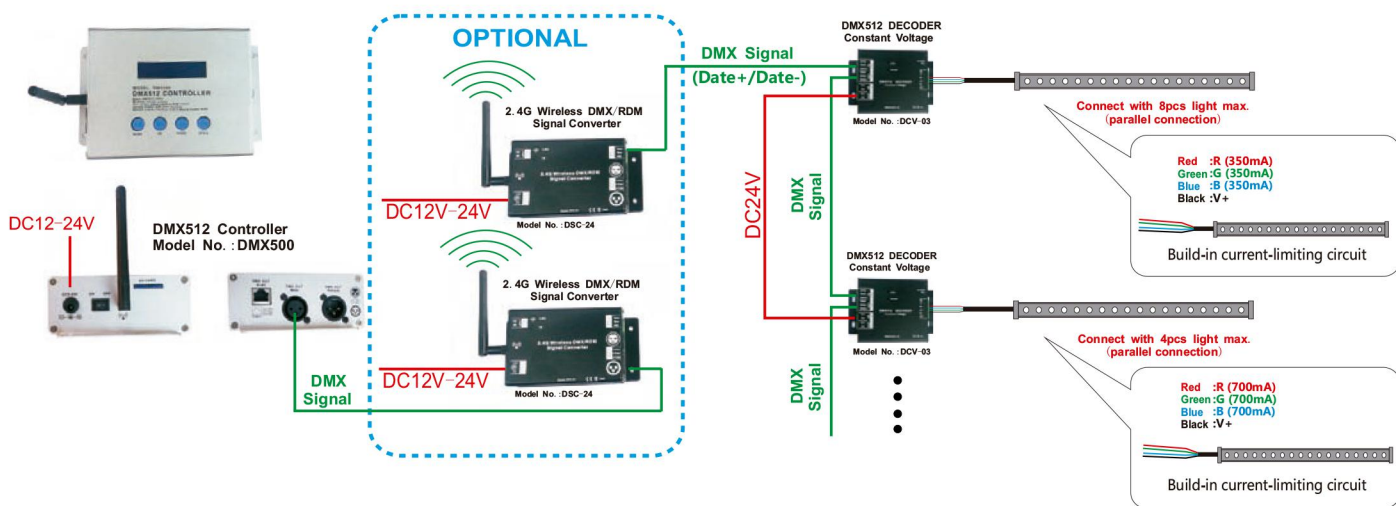

► OPTIONS ON REQUEST

- Cable lengths can be supplied according to your requirements
- Beam angle 20° 45° 60° 90° 20*40° 10*60° 10*80° for optional

► SPECIFICATION

Body size	L1000 X W45 X H62mm (H105mm with bracket)
Output Power	48W
Luminous Flux Output	80-90LM/W
Rendering Index	Ra>70
Lens surface	Mirrored, Beaded, Striped
Light source	EDISON or CREE
IP Grade	IP65
Housing material	Aluminium+Tempered glass cover
Cable gland	PG9, Nickel-coated brass
Control Mode	Auto color change / DMX512 controllable

Order information

Item code	LED Q'ty	Color	Control Mode	Line Way	Working Voltage
88304.124.01	12pcs 4W LED (12R+12G+12B+12W)	RGBW	DMX512 (4 channel)	V+/V-/D+/D-	DC24V
88304.124.02	12pcs 4W LED (12R+12G+12B+12W)	RGBW	Auto control	V+/V-	AC24V
88304.124.03	12pcs 4W LED (12R+12G+12B+12W)	RGBW	External Build-in current-limiting circuit	R/G/B/W/V+	DC24V

**88605**

2.4G wireless DMX/RDM
signal converter
Model No.:DSC-24

**88612**

DMX512 CONTROLLER
Model No. :DMX500

**88606**

DMX/RDM signal amplifier
Model No.:DSA-01

**88607**

IP68 DMX/RDM signal amplifier
Model No.:DSA-01P

**88604**

12 way DMX/RDM
signal amplifier and power splitter
Model No.:DSP-12

48W LED Wallwasher

48W LED Wallwasher

Item Code: 88304
Model No.: WP-WW48W-BS

DMX512 (1)

External (2)

48W LED Wallwasher