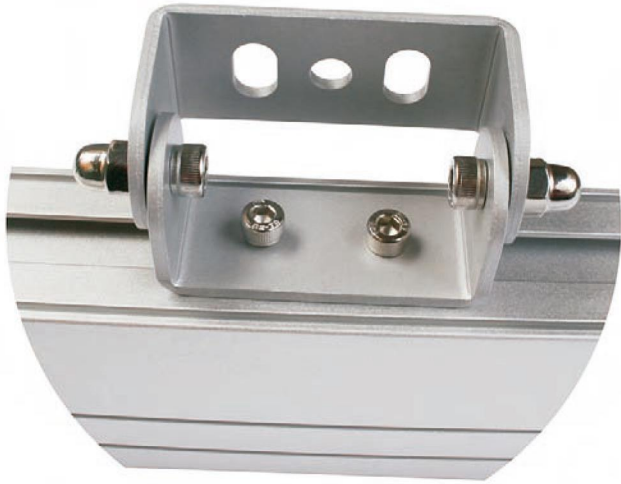

48W LED Wallwasher