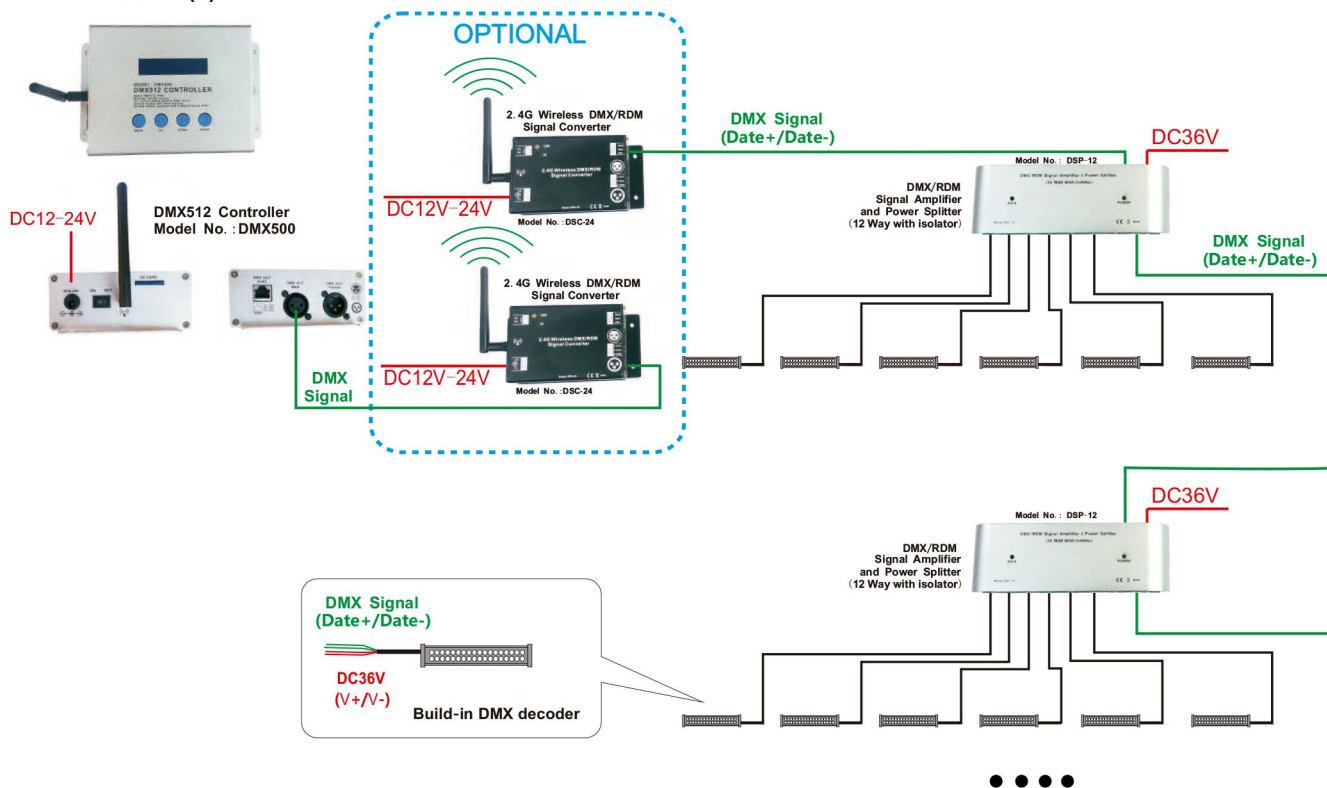

► SPECIFICATION

Body size	L500 X W98 X H95mm (H180mm with bracket)
Output Power	81W/108W
Luminous Flux Output	80-90LM/W
Rendering Index	Ra>70
Lens surface	Mirrored, Beaded, Striped
Light source	EDISON or CREE
IP Grade	IP65
Housing material	Aluminium+Tempered glass cover
Cable gland	PG9, Nickel-coated brass
Control Mode	Auto color change / DMX512 controllable

88612

DMX512 CONTROLLER
Model No. : DMX500

88605

2.4G wireless DMX/RDM
signal converter
Model No.: DSC-24

88606

DMX/RDM signal amplifier
Model No.: DSA-01

88607

IP68 DMX/RDM signal amplifier
Model No.: DSA-01P

88604

12 way DMX/RDM
signal amplifier and power splitter
Model No.: DSP-12

Item Code: 88311
Model No.: WP-WW81W-CS
WP-WW108W-CS

81W/108W LED Wallwasher

81W/108W LED Wallwasher

Item Code: 88311
Model No.: WP-WW81W-CS
WP-WW108W-CS

Single color (1)

DMX512 (2)

External (3)

81W/108W LED Wallwasher

Item Code: 88311
 Model No.: WP-WW81W-CS
 WP-WW108W-CS

External (4)

DMX512 Signal Amplifier (5)

Wiring Diagram (6)