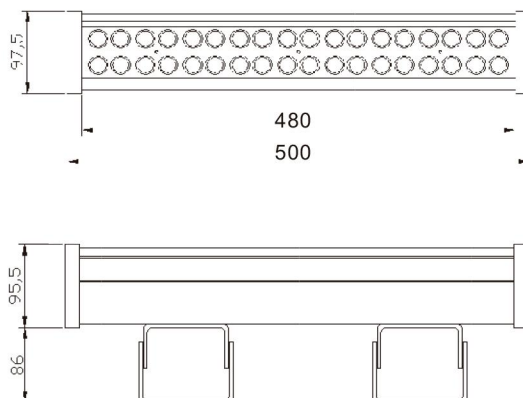

81W/108W LED Wallwasher

► FEATURES

- High efficiency light source, Epistar, Cree, Edison 3W high power led.
- High quality Aluminium lamp fixture/lamp, Beautiful appearance and reasonable waterproof structure.
- Tempered glass as cover, heat-resisting and impact resistance.
- Supplied with 1m 3wires/4wires VDE rubber cable.
- Long life, up to 45,000 hours.
- Waterproof IP65, outdoor use.
- Beam angle 10-90°.

► OPTIONS ON REQUEST

- Cable lengths can be supplied according to your requirements
- Beam angle 10° 30° 45° 60° 90° 20*40° 10*60° 10*80° for optional
- Working voltage DC36V, AC90-240V is available.
- RDM, DMX512 (3 channel), DMX512 (4 channel), Auto change color can be optional.

► SPECIFICATION

Body size	L500 X W98 X H95mm (H180mm with bracket)
Output Power	81W/108W
Luminous Flux Output	80-90LM/W
Rendering Index	Ra>70
Lens surface	Mirrored, Beaded, Striped
Light source	EDISON or CREE
IP Grade	IP65
Housing material	Aluminium+Tempered glass cover
Cable gland	PG9, Nickel-coated brass
Control Mode	Auto color change / DMX512 controllable