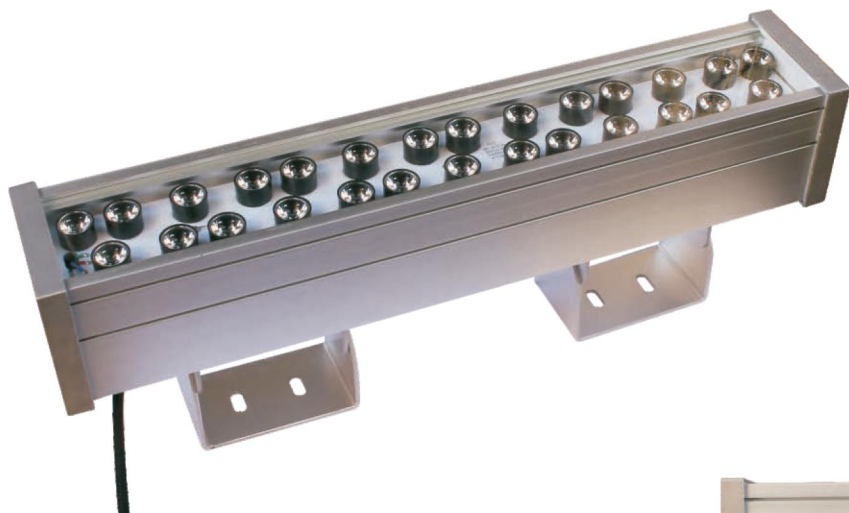

81W/108W LED Wallwasher

► FEATURES

- High efficiency light source, Epistar, Cree, Edison 3W high power led.
- High quality Aluminium lamp fixture/lamp, Beautiful appearance and reasonable waterproof structure.
- Tempered glass as cover, heat-resisting and impact resistance.
- Supplied with 1m 3wires/4wires VDE rubber cable.
- Long life, up to 45,000 hours.
- Waterproof IP65, outdoor use.
- Beam angle 10-90°.

► SPECIFICATION

Body size	L500 X W98 X H95mm (H180mm with bracket)
Output Power	81W/108W
Luminous Flux Output	80-90LM/W
Rendering Index	Ra>70
Lens surface	Mirrored, Beaded, Striped
Light source	EDISON or CREE
IP Grade	IP65
Housing material	Aluminium+Tempered glass cover
Cable gland	PG9, Nickel-coated brass
Control Mode	Auto color change / DMX512 controllable

88612

DMX512 CONTROLLER
Model No. : DMX500

88605

2.4G wireless DMX/RDM
signal converter
Model No.: DSC-24

88606

DMX/RDM signal amplifier
Model No.: DSA-01

88607

IP68 DMX/RDM signal amplifier
Model No.: DSA-01P

88604

12 way DMX/RDM
signal amplifier and power splitter
Model No.: DSP-12

Item Code: 88311
Model No.: WP-WW81W-CS
WP-WW108W-CS

81W/108W LED Wallwasher

81W/108W LED Wallwasher

Item Code: 88311
Model No.: WP-WW81W-CS
WP-WW108W-CS