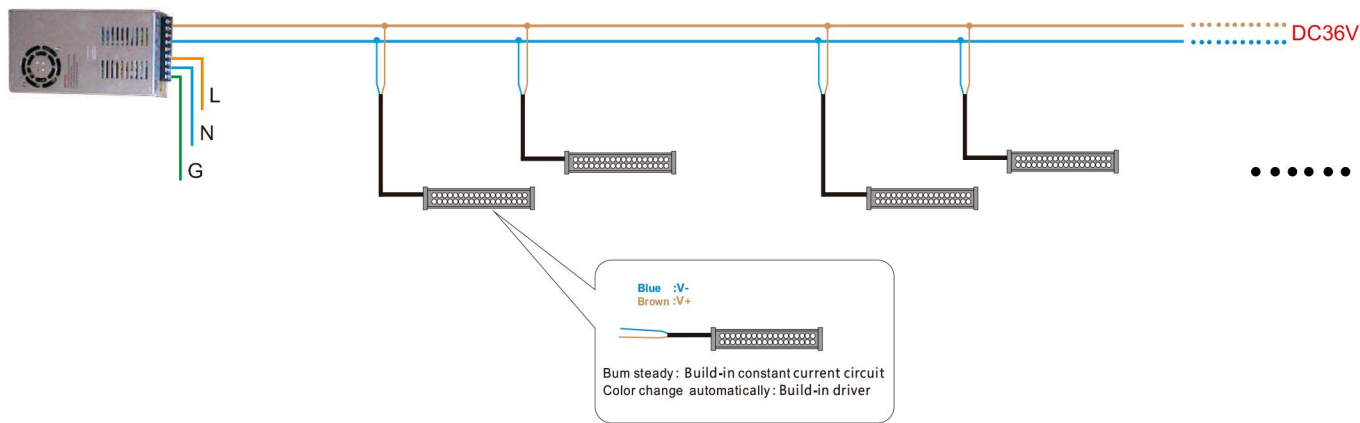

► SPECIFICATION

Body size	L500 X W98 X H95mm (H180mm with bracket)
Output Power	81W/108W
Luminous Flux Output	80-90LM/W
Rendering Index	Ra>70
Lens surface	Mirrored, Beaded, Striped
Light source	EDISON or CREE
IP Grade	IP65
Housing material	Aluminium+Tempered glass cover
Cable gland	PG9, Nickel-coated brass
Control Mode	Auto color change / DMX512 controllable

88604

12 way DMX/RDM
signal amplifier and power splitter
Model No.: DSP-12

Item Code: 88311
Model No.: WP-WW81W-CS
WP-WW108W-CS

81W/108W LED Wallwasher

81W/108W LED Wallwasher

Item Code: 88311
Model No.: WP-WW81W-CS
WP-WW108W-CS

Single color (1)

DMX512 (2)

External (3)

81W/108W LED Wallwasher

Item Code: 88311
 Model No.: WP-WW81W-CS
 WP-WW108W-CS

External (4)

DMX512 Signal Amplifier (5)

Wiring Diagram (6)