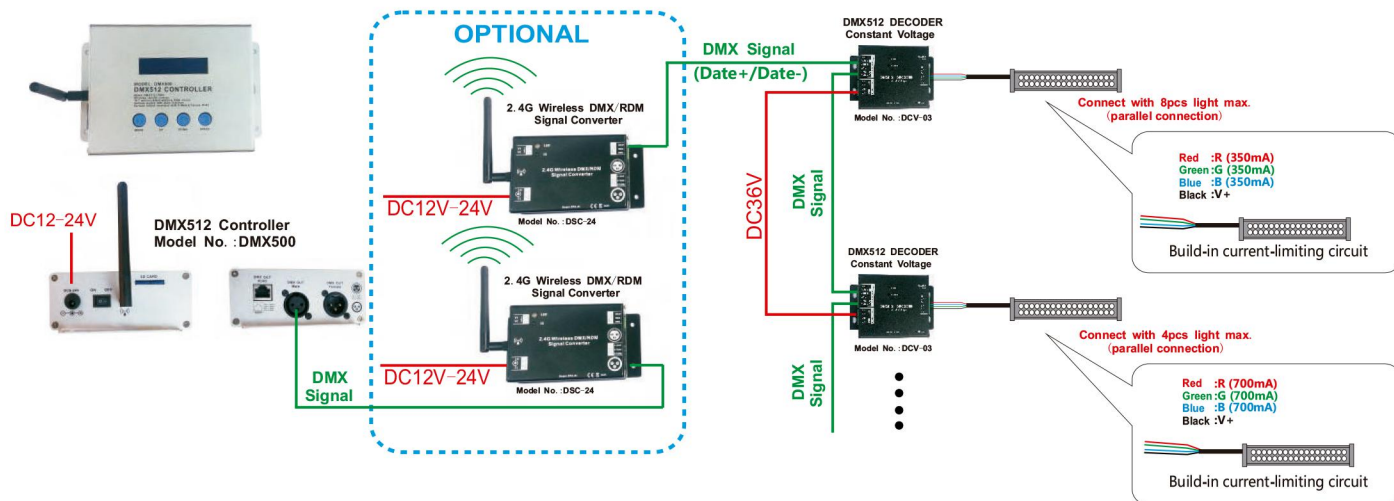

► SPECIFICATION

Body size	L500 X W98 X H95mm (H180mm with bracket)
Output Power	81W/108W
Luminous Flux Output	80-90LM/W
Rendering Index	Ra>70
Lens surface	Mirrored, Beaded, Striped
Light source	EDISON or CREE
IP Grade	IP65
Housing material	Aluminium+Tempered glass cover
Cable gland	PG9, Nickel-coated brass
Control Mode	Auto color change / DMX512 controllable

88612

DMX512 CONTROLLER
Model No. : DMX500

88605

2.4G wireless DMX/RDM
signal converter
Model No.: DSC-24

88606

DMX/RDM signal amplifier
Model No.: DSA-01

88607

IP68 DMX/RDM signal amplifier
Model No.: DSA-01P

88604

12 way DMX/RDM
signal amplifier and power splitter
Model No.: DSP-12

Item Code: 88311
Model No.: WP-WW81W-CS
WP-WW108W-CS

81W/108W LED Wallwasher

81W/108W LED Wallwasher

Item Code: 88311
Model No.: WP-WW81W-CS
WP-WW108W-CS

Single color (1)

DMX512 (2)

External (3)

81W/108W LED Wallwasher

Item Code: 88311
 Model No.: WP-WW81W-CS
 WP-WW108W-CS

External (4)

DMX512 Signal Amplifier (5)

Wiring Diagram (6)