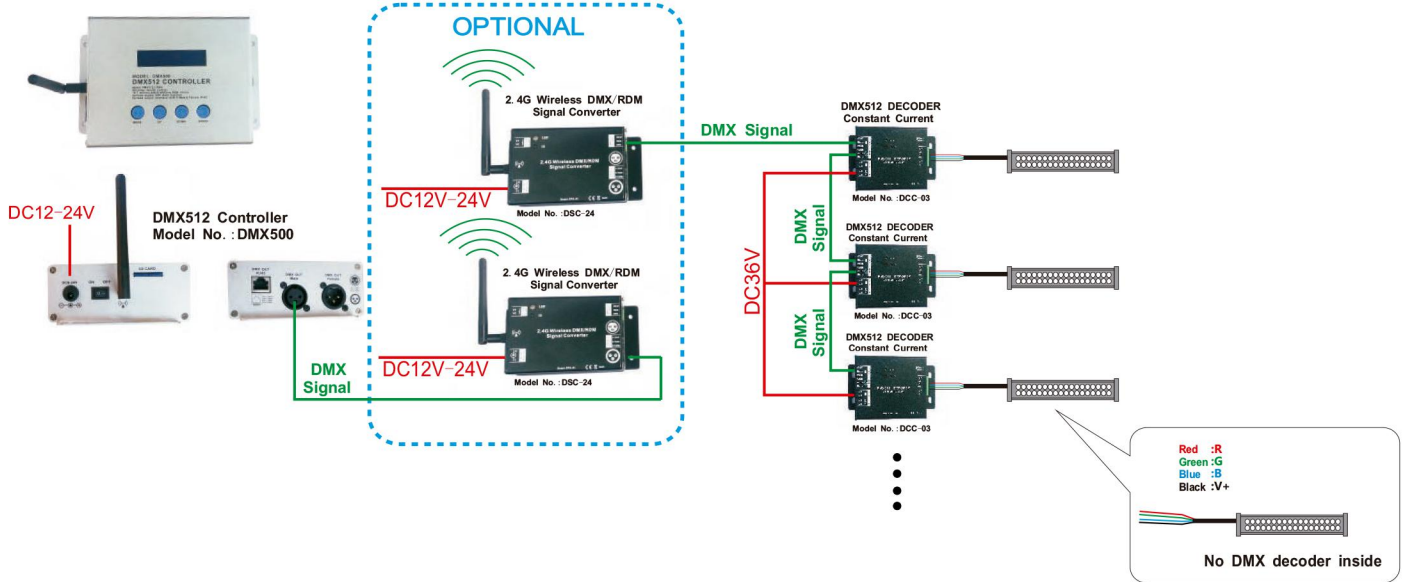

► SPECIFICATION

Body size	L500 X W98 X H95mm (H180mm with bracket)
Output Power	81W/108W
Luminous Flux Output	80-90LM/W
Rendering Index	Ra>70
Lens surface	Mirrored, Beaded, Striped
Light source	EDISON or CREE
IP Grade	IP65
Housing material	Aluminium+Tempered glass cover
Cable gland	PG9, Nickel-coated brass
Control Mode	Auto color change / DMX512 controllable

88612

DMX512 CONTROLLER
Model No. : DMX500

88605

2.4G wireless DMX/RDM
signal converter
Model No.: DSC-24

88606

DMX/RDM signal amplifier
Model No.: DSA-01

88607

IP68 DMX/RDM signal amplifier
Model No.: DSA-01P

88604

12 way DMX/RDM
signal amplifier and power splitter
Model No.: DSP-12

Item Code: 88311
Model No.: WP-WW81W-CS
WP-WW108W-CS

81W/108W LED Wallwasher

81W/108W LED Wallwasher

Item Code: 88311
Model No.: WP-WW81W-CS
WP-WW108W-CS

Single color (1)

DMX512 (2)

External (3)

81W/108W LED Wallwasher

Item Code: 88311
 Model No.: WP-WW81W-CS
 WP-WW108W-CS

External (4)

DMX512 Signal Amplifier (5)

Wiring Diagram (6)