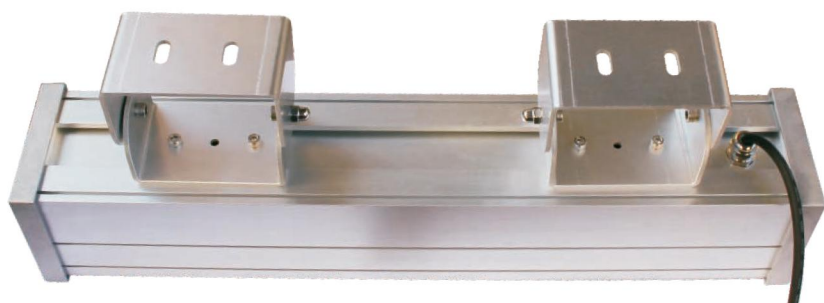

Item Code: 88311
Model No.: WP-WW81W-CS
WP-WW108W-CS

81W/108W LED Wallwasher