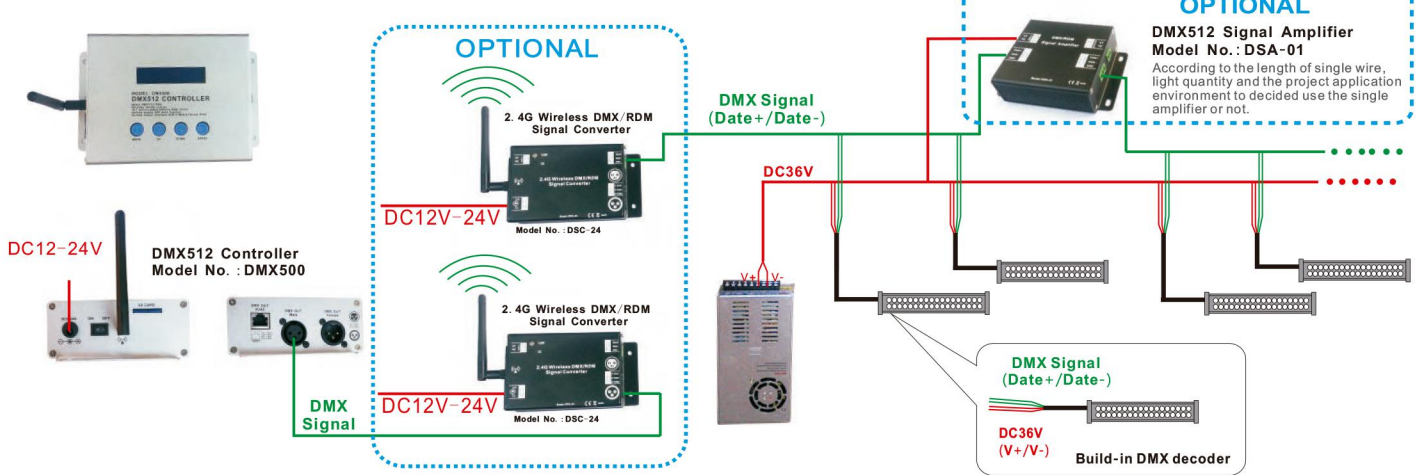

► SPECIFICATION

Body size	L500 X W98 X H95mm (H180mm with bracket)
Output Power	81W/108W
Luminous Flux Output	80-90LM/W
Rendering Index	Ra>70
Lens surface	Mirrored, Beaded, Striped
Light source	EDISON or CREE
IP Grade	IP65
Housing material	Aluminium+Tempered glass cover
Cable gland	PG9, Nickel-coated brass
Control Mode	Auto color change / DMX512 controllable

88612

DMX512 CONTROLLER
Model No. : DMX500

88605

2.4G wireless DMX/RDM
signal converter
Model No.: DSC-24

88606

DMX/RDM signal amplifier
Model No.: DSA-01

88607

IP68 DMX/RDM signal amplifier
Model No.: DSA-01P

88604

12 way DMX/RDM
signal amplifier and power splitter
Model No.: DSP-12

Item Code: 88311
Model No.: WP-WW81W-CS
WP-WW108W-CS

81W/108W LED Wallwasher

81W/108W LED Wallwasher

Item Code: 88311
Model No.: WP-WW81W-CS
WP-WW108W-CS

Single color (1)

DMX512 (2)

External (3)

81W/108W LED Wallwasher

Item Code: 88311
 Model No.: WP-WW81W-CS
 WP-WW108W-CS

External (4)

DMX512 Signal Amplifier (5)

Wiring Diagram (6)