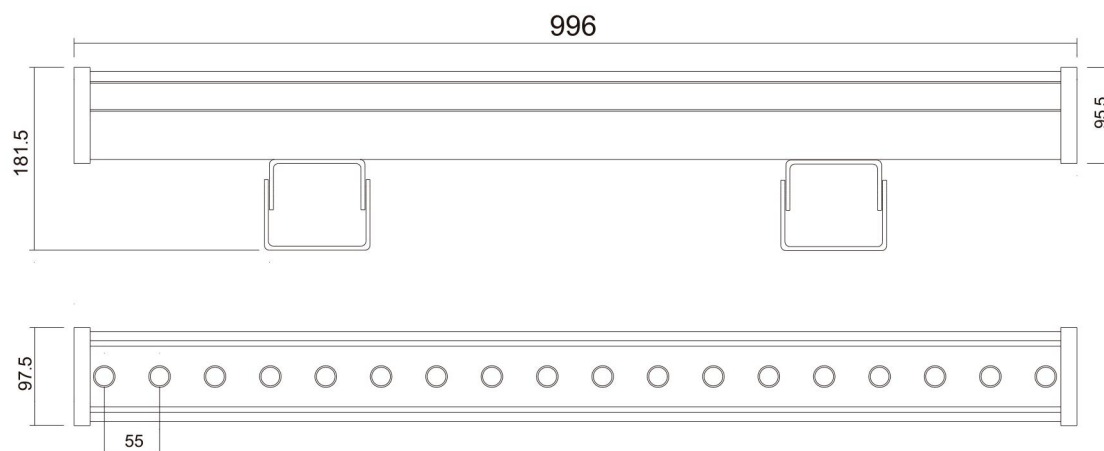

▶ FEATURES

- High efficiency light source, Cree 5W high power led.
- High quality Aluminium lamp fixture/lamp, Beautiful appearance and reasonable waterproof structure.
- Tempered glass as cover, heat-resisting and impact resistance.
- Supplied with 1m 3wires/4wires VDE rubber cable.
- Long life, up to 45,000 hours.
- Waterproof IP65, outdoor use.
- Beam angle 10-90°.

▶ OPTIONS ON REQUEST

- Cable lengths can be supplied according to your requirements
- Beam angle 20° 45° 60° 90° for optional
- Working voltage DC36V, AC90-240V is available.

▶ SPECIFICATION

Body size	L1000 X W97.5 X H95.5mm (H181mm with bracket)
Output Power	90W
Luminous Flux Output	80-90LM/W
Rendering Index	Ra>70
Lens surface	Mirrored, Beaded, Striped
Light source	CREE
IP Grade	IP65
Housing material	Aluminium+Tempered glass cover
Cable gland	PG9, Nickel-coated brass

Order information

Item code	LED Q'ty	Color	Control Mode	Line Way	Working Voltage
88311.185.01	18pcs 5W LED	2700-3000K	/	L/N/G	AC90-230V
88311.185.02	18pcs 5W LED	4000-4500K	/	L/N/G	AC90-230V
88311.185.03	18pcs 5W LED	5000-5500K	/	L/N/G	AC90-230V